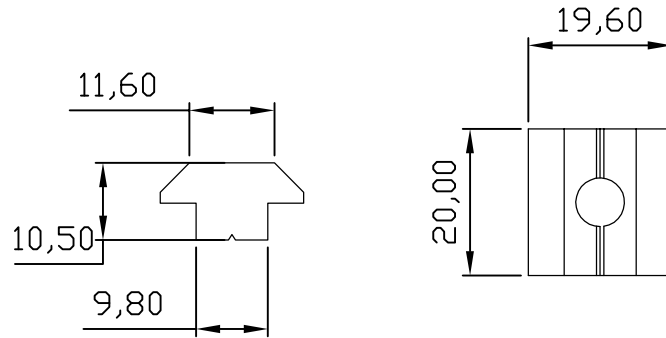

Date	Number	Form Cod
		FR1109-00

REV	DESCRIPTION					DATE	APVD
	Designed by	Checked by	Approved by - date	Edition	Date	VYMAND	
	Eslami Fard			1	96/09/28		
	SLIDERNUT SLOT10			material	dimension	Scale	STD: ISO
	DRAWING_NUMBER: SLIDERNUTSLOT10			Steel	MM	1:1	
	Qty:	Weight:	Tol:				