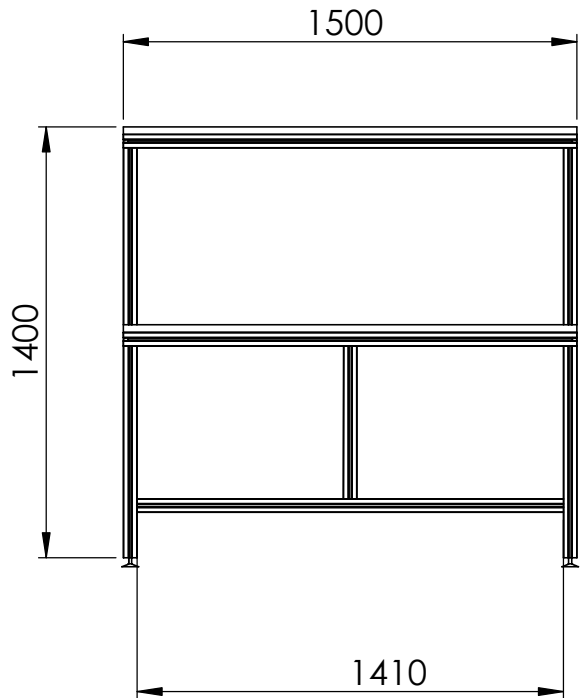

C

B

B

A

A

UNLESS OTHERWISE SPECIFIED:
DIMENSIONS ARE IN MILLIMETERS
SURFACE FINISH:
TOLERANCES:
LINEAR:
ANGULAR:

FINISH:

DEBURR AND
BREAK SHARP
EDGES

TITLE:
VymandShop

DWG NO.
Yaghut 150x80

SCALE: 1:50

SHEET 1 OF 1

A4

4 3 2 1