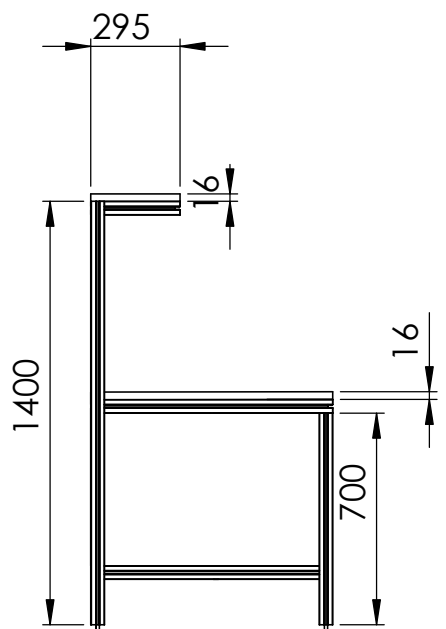

C

B

B

A

A

UNLESS OTHERWISE SPECIFIED:
DIMENSIONS ARE IN MILLIMETERS
SURFACE FINISH:
TOLERANCES:
LINEAR:
ANGULAR:

FINISH:

DEBURR AND
BREAK SHARP
EDGES

TITLE:
VymandShop

DWG NO.
Yaghut 150x80

SCALE: 1:50

SHEET 1 OF 1

A4

4 3 2 1