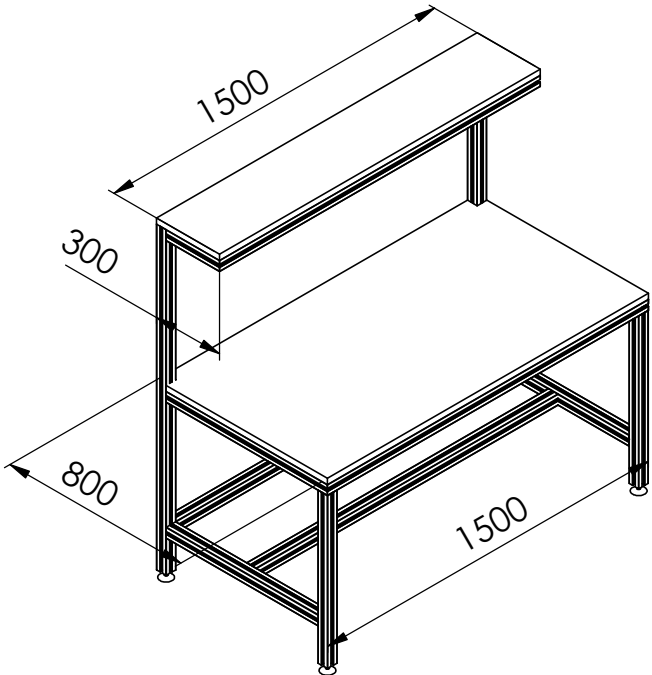

4 3 2 1

F

F

E

E

D

D

C

C

B

B

A

A

UNLESS OTHERWISE SPECIFIED:
DIMENSIONS ARE IN MILLIMETERS
SURFACE FINISH:
TOLERANCES:
LINEAR:
ANGULAR:

FINISH:

DEBURR AND
BREAK SHARP
EDGES

DO NOT SCALE DRAWING

REVISION

	NAME	SIGNATURE	DATE		
DRAWN	Sohrabi				
CHK'D					
APPV'D	Eslami Fard				
MFG	Kohansal				
Q.A				MATERIAL:	
				WEIGHT:	

TITLE:
VymandShop

DWG NO.
Yaghut 150x80

SCALE: 1:50

SHEET 1 OF 1

A4

4 3 2 1