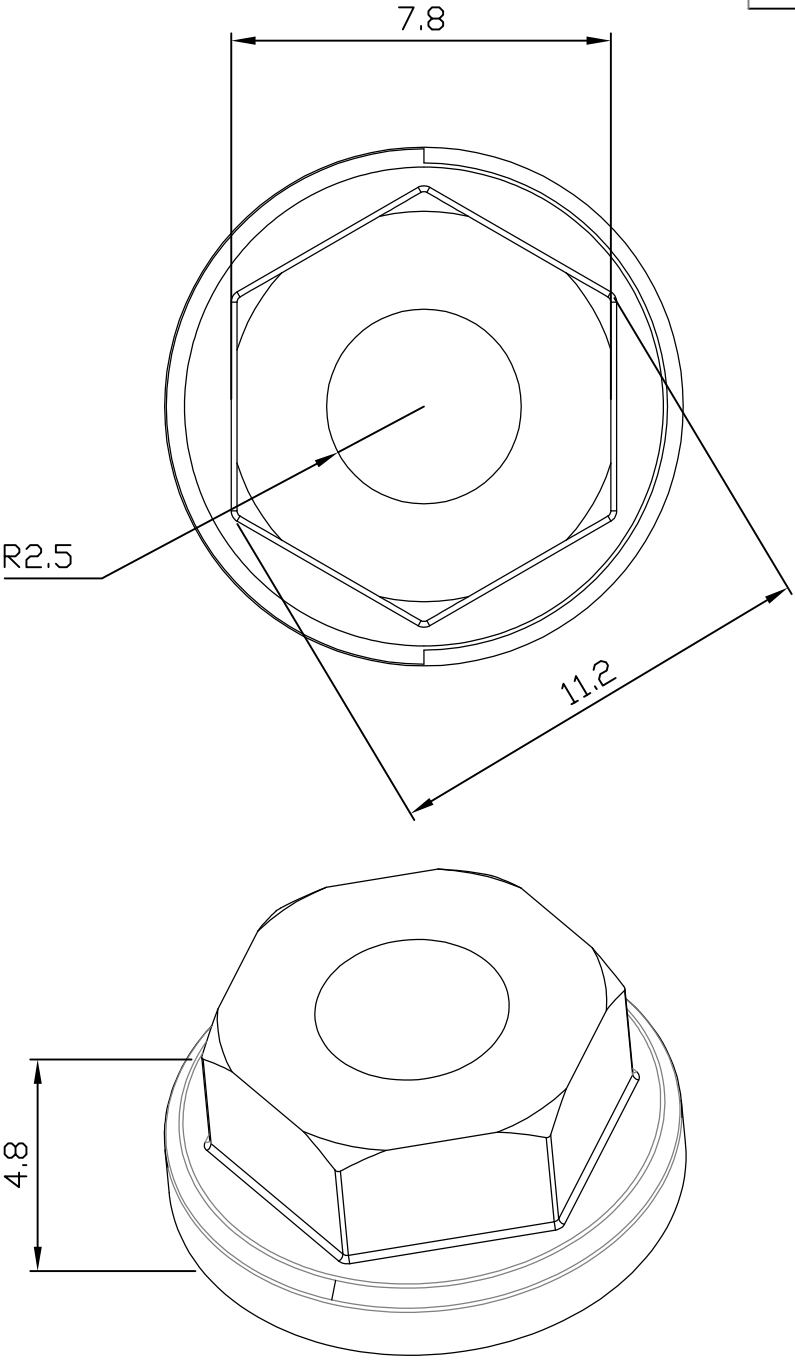

Date	Number	Form Cod

REV	DESCRIPTION					DATE	APVD
	Designed by	Checked by	Approved by - date	Edition	Date	VYMAND	
	Eslami Fard			1	96/09/28		
	FLANGE-NUT SLOT6			material	dimension	Scale	STD: ISO
	DRAWING_NUMBER: FLANGE-NUT-SLOT-6			Steel	MM	1:1	
Qty:	Weight:	Tol:					