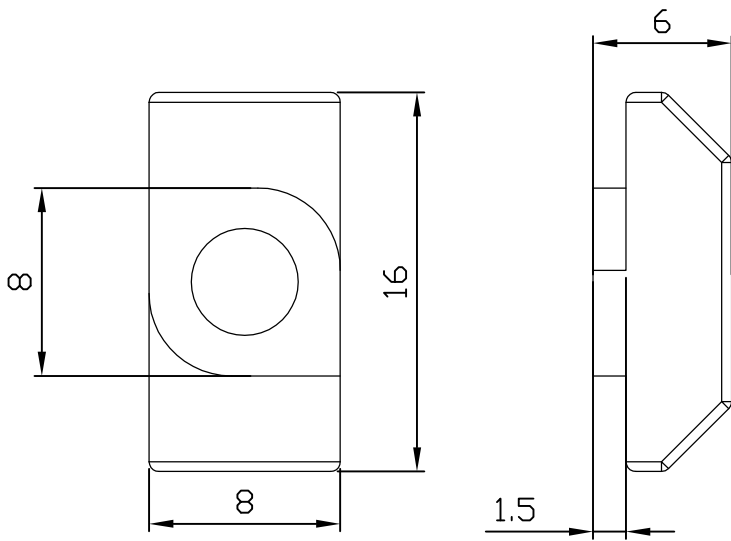

Date	Number	Form Cod

REV	DESCRIPTION					DATE	APVD
	Designed by	Checked by	Approved by - date	Edition	Date	VYMAND	
	Eslami Fard			1	96/09/28		
	T-NUT SLOT8			material	dimension	Scale	STD: ISO
				Steel	MM	1:1	
Qty:	Weight:	Tol:	DRAWING_NUMBER:				
			T-NUT-SLOT8				